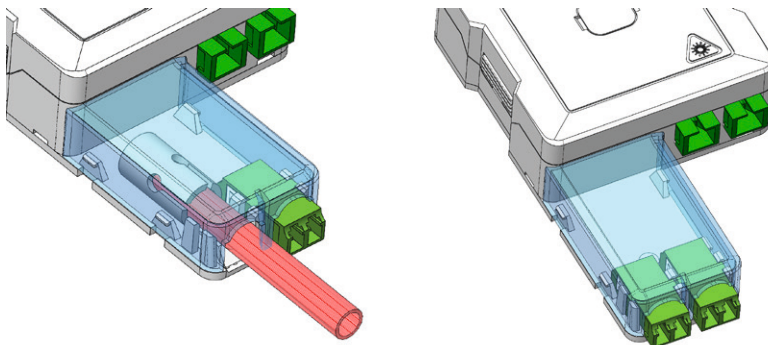

WAVEPACE® FWO-X1-APL-Kit

Accessory set to upgrade the FWO-X1 to an indoor demarcation point box

10444040
FWO-X1-APL-Kit

- Enables the use of the WAVEPACE® FWO-X1 FTTH wall outlet as a indoor demarcation point box for small dwelling units
- 2-part system accessory kit, consisting of support plate and cover for latching on
- Enables the installation of:
 - Up to 2 micro ducts of up to 10 mm with a gas/water blocking system (small design, e.g. ELITEX WGT)
 - Up to 2 adapters LC Duplex or SC Simplex
- Installation options for wall mounting and cavity wall box (60 mm mounting dimension)
- Installation of the FWO-X1 wall outlet by simply clicking the click-on plate onto the support plate or using a screw connection
- Resilient and attractive system made of white polycarbonate, matched to the FWO-X1 FTTH outlet

Parameter	FWO-X1-APL-Kit
Application	Indoor termination box combined with the FWO-X1
Interfaces	2 x micro duct up to Ø 10 mm and/or 2 x LC Duplex adapter / 2 x SC Simplex adapter
Dimensions (L x W x D) [mm]	140 x 80 x 32,5 (Extends the dimensions of FWO-X1 from 80 x 80 x 29 in die relevant area by 60 x 40 mm (L x W))
Mounting options	Direct wall mounting, with screws up to 3 mm diameter or cavity wall box (60 mm mounting dimension)
Material wall outlet	Plastic ABS (LSOH, RoSH, REACH compliant, UI-94V0)
Color	White
Entries	Pre-punched
Packing quantity	Individually packed in bags and 10 pieces in a box
Order No.	10444040